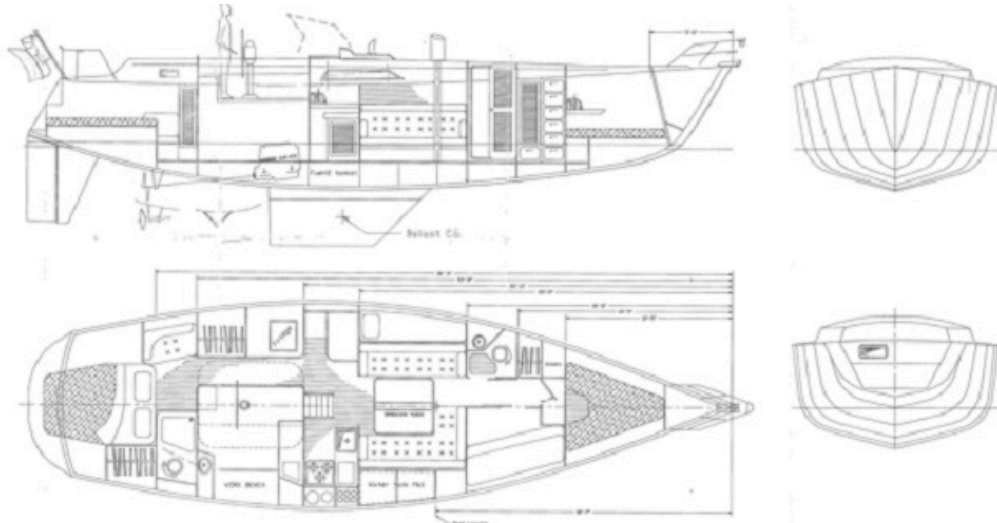

Najad 440

Van de Stadt Designs: <http://stadtdesign.com/>

Dix 43

Joubert Design

Grahame Shannon 44 ft custom

Contest 46 and 48

CONTEST 48

Bowman 48 Center Cockpit