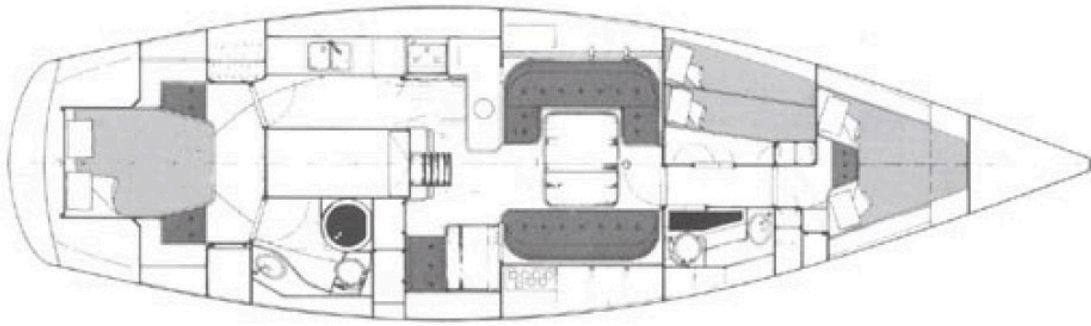

Najad 440

Van de Stadt Designs: <http://stadtdesign.com/>

Dix 43

Joubert Design

Grahame Shannon 44 ft custom

Contest 46 and 48

CONTEST 48

Bowman 48 Center Cockpit