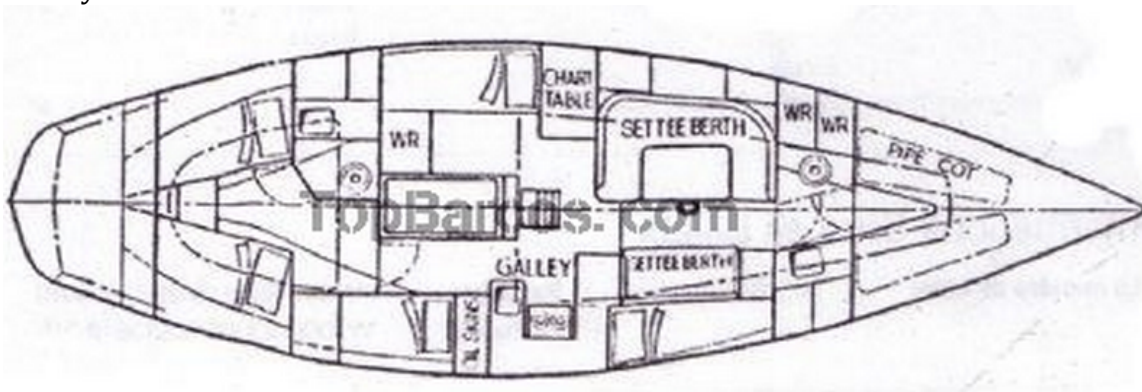

Moody 44 Ketch