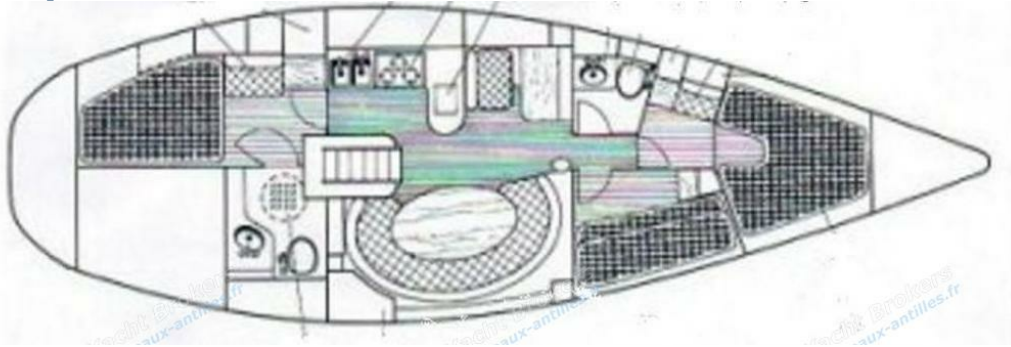

Wauquiez Centurion 42 & 45