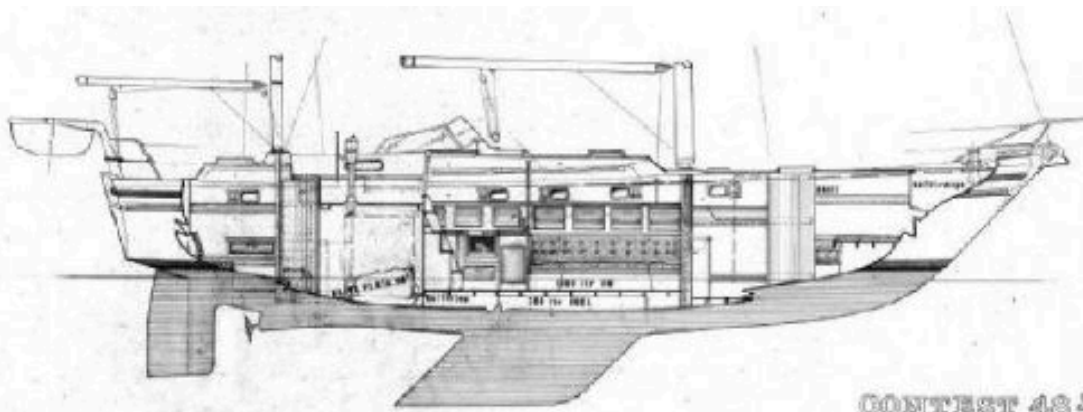

Najad 440

Van de Stadt Designs: <http://stadtdesign.com/>

Dix 43

Joubert Design

Grahame Shannon 44 ft custom

Contest 46 and 48

CONTEST 48

Bowman 48 Center Cockpit