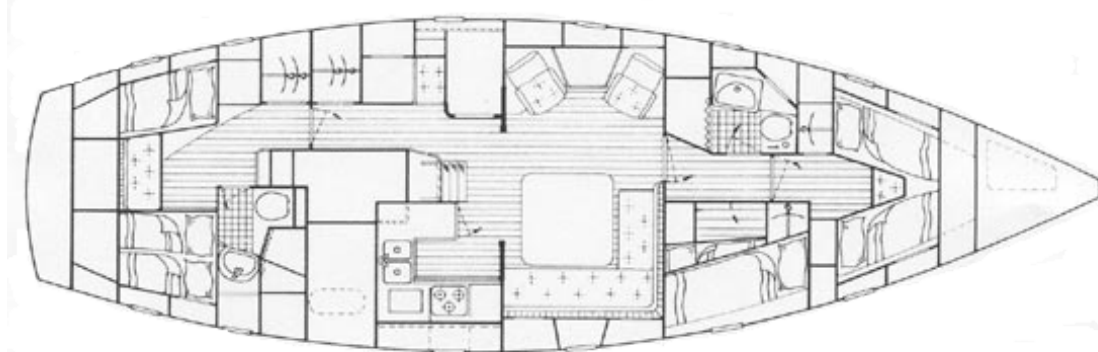

Halberg Rassy 49