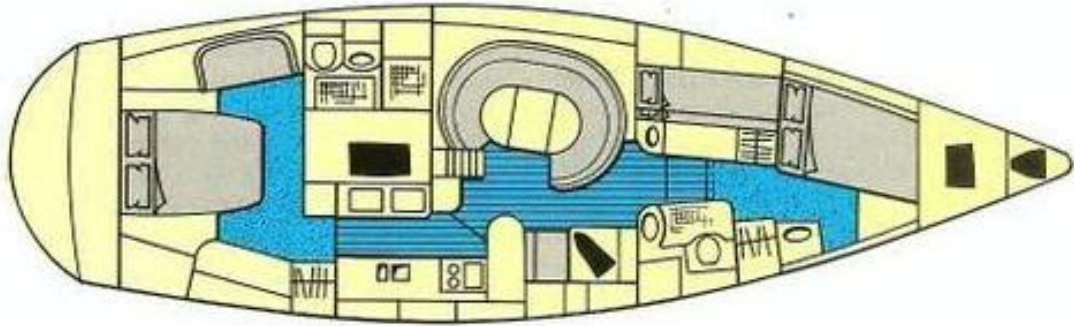

Westerly 48