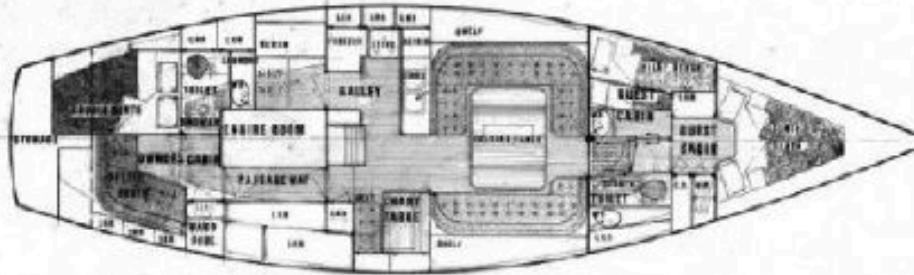

Najad 440

Van de Stadt Designs: <http://stadtdesign.com/>

Dix 43

Joubert Design

Grahame Shannon 44 ft custom

Contest 46 and 48

CONTEST 48

Bowman 48 Center Cockpit