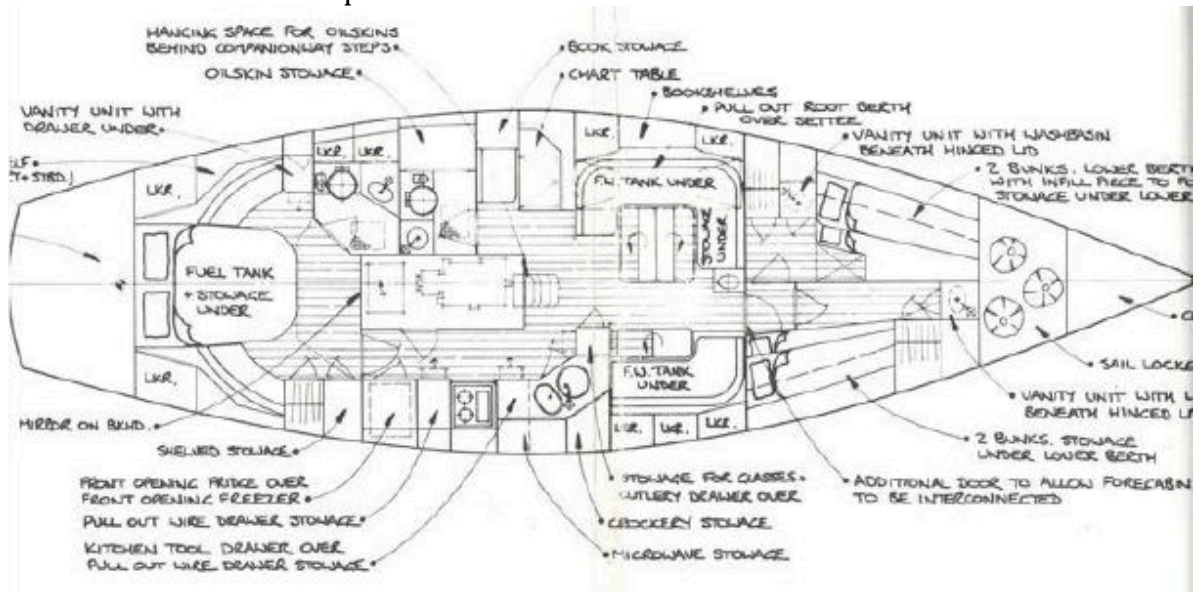

Najad 440

Van de Stadt Designs: <http://stadtdesign.com/>

Dix 43

Joubert Design

Grahame Shannon 44 ft custom

Contest 46 and 48

CONTEST 48

Bowman 48 Center Cockpit